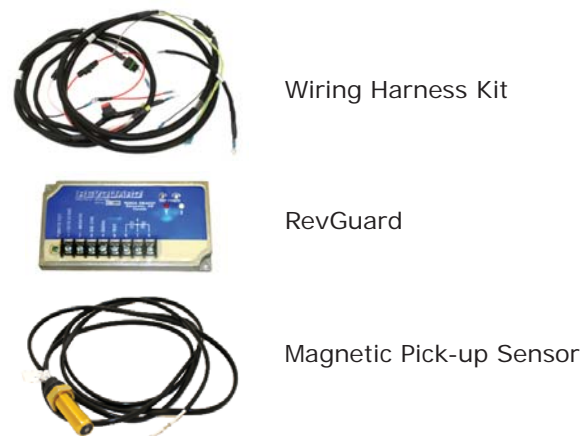

Overview

AMOT offers a wide variety of Electric and Electric to Pneumatic (Electric / Air) Activation Kits to convert non-automatic systems into automatic systems. Activation kits are available for all Air Intake Shutoff Valves. Each activation kit contains the hardware required to properly install and integrate the specified shutdown system into the diesel engine application. The kits are specific for each type of system and application.

Kit Includes:

Kit Part No.	Content
AK-E1-RM Electric Activation Kit 12V	- Decal - Covered Toggle Switch - 30 Amp Breaker - Bosch Timer Relay Module
AK-E2-RM Electric Activation Kit 24V	- Decal - Covered Toggle Switch - 30 Amp Breaker - Bosch Timer Relay Module - 1641-24V Starter Relay (sold separately)
AK-E1-XM	- Decal - Covered Toggle Switch - 30 Amp Breaker

Kit Components

For Fully Automatic Systems Add:

Part No.	Content
WK-4070-PS* Fully Automatic	Wiring Harness Kit - Includes Main Power, Signal and Ground Harnesses
1510-001	RevGuard (Speed Switch) - Monitors engine speed and triggers valve at programmable threshold point
4031-001 or 4031-001S **	Magnetic Pick-up Sensor - (3/4 NF x 2.3"L) or (3/4 NF x 1.8"L) Provides engine speed signal to RevGuard

- * for 12V ISE and pneumatic systems only
 ** unless using alternator signal; contact factory for additional Mag Pick-up options

Activation Kit - Electric

System Diagram

Example:

24 V Automatic RPM Overspeed Detection Shutdown System with Manual Override