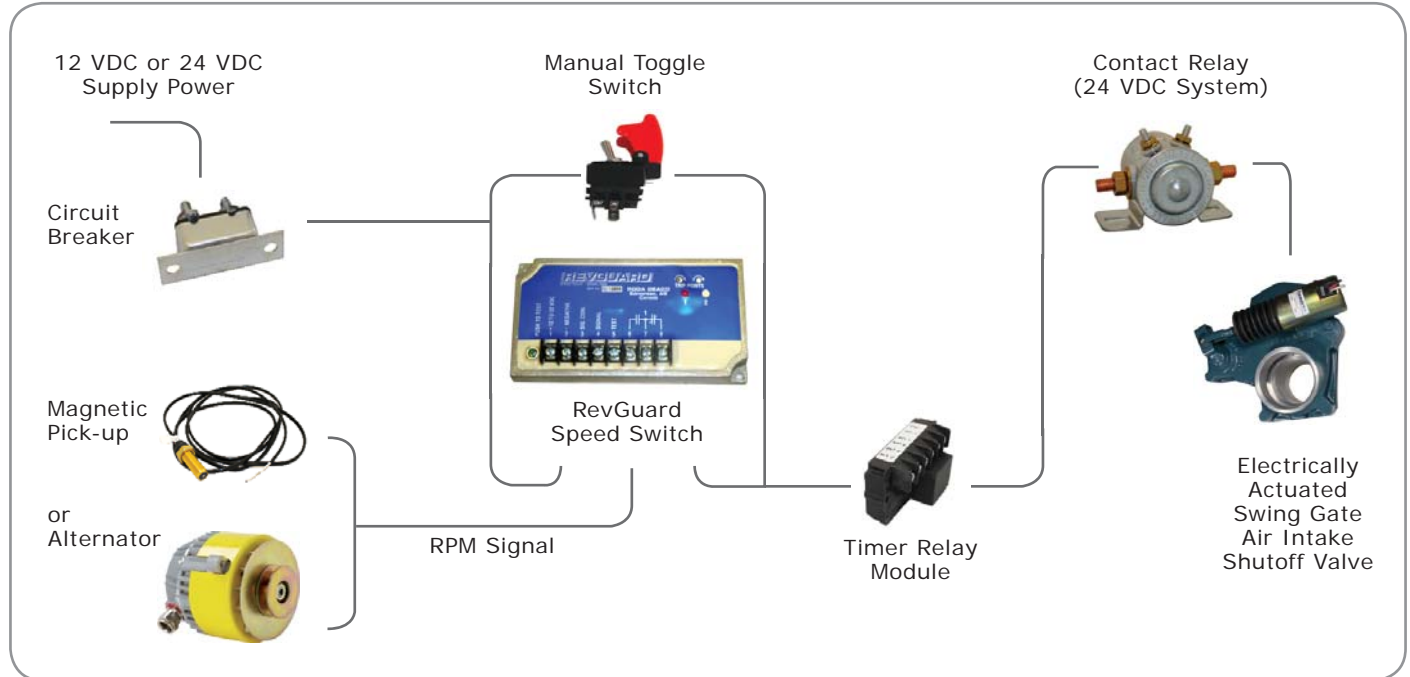

Kit Includes:

Kit Part No.	Content
AK-E1-RM Electric Activation Kit 12V	- Decal - Covered Toggle Switch - 30 Amp Breaker - Bosch Timer Relay Module
AK-E2-RM Electric Activation Kit 24V	- Decal - Covered Toggle Switch - 30 Amp Breaker - Bosch Timer Relay Module - 1641-24V Starter Relay (sold separately)
AK-E1-XM	- Decal - Covered Toggle Switch - 30 Amp Breaker

Kit Components

For Fully Automatic Systems Add:

Part No.	Content
WK-4070-PS* Fully Automatic	Wiring Harness Kit - Includes Main Power, Signal and Ground Harnesses
1510-001	RevGuard (Speed Switch) - Monitors engine speed and triggers valve at programmable threshold point
4031-001 or 4031-001S **	Magnetic Pick-up Sensor - (3/4 NF x 2.3"L) or (3/4 NF x 1.8"L) Provides engine speed signal to RevGuard

- * for 12V ISE and pneumatic systems only
 ** unless using alternator signal; contact factory for additional Mag Pick-up options

Activation Kit - Electric

System Diagram

Example:

24 V Automatic RPM Overspeed Detection Shutdown System with Manual Override