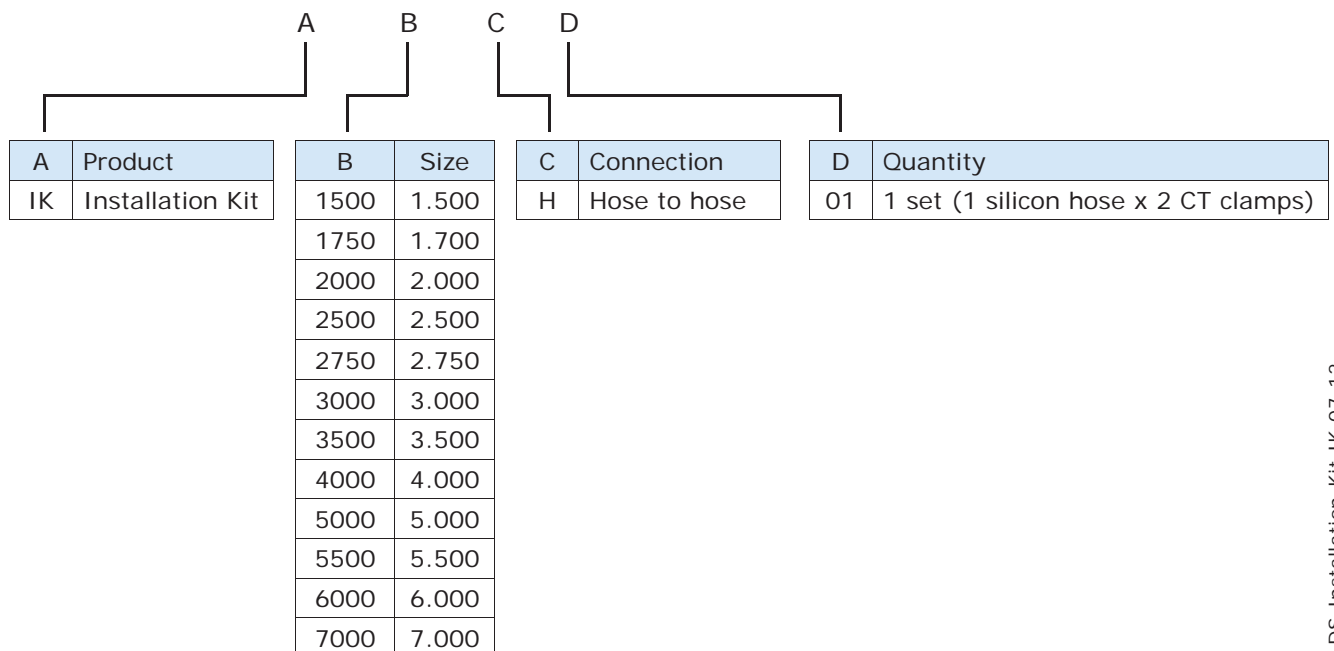

How to Order

Example: Model **IK** - **1500** - **H** - **01**