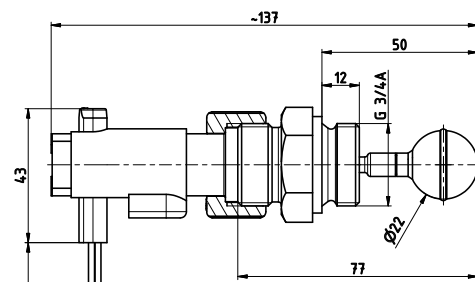

Options	
For type	See order code
VKS	→ Plug connector DIN EN 175301-803-A incl. cable socket with 2 LEDs for switching voltages 24 V...230 V AC / DC ±20 %, ambient temperature -20...70 °C → or 4-pin sensor plug M12 x 1

VK600

Materials in contact with fluid	
Body, Paddle	PPE+PS Noryl™ 30 % glass fibre reinforced / EPDM
Process connection	Stainless steel 1.4571
Bushings	PPE+PS Noryl™ 30 % glass fibre reinforced
Axis	Stainless steel 1.4571
Magnet	Hard ferrite
Float	PVDF, Stainless steel A4
Sealing	NBR