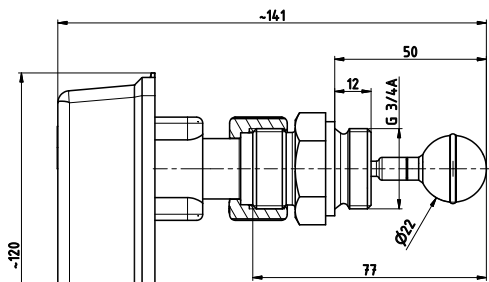

Options	
For type	See order code
VKS	→ Plug connector DIN EN 175301-803-A incl. cable socket with 2 LEDs for switching voltages 24 V...230 V AC / DC ±20 %, ambient temperature -20...70 °C → or 4-pin sensor plug M12 x 1

VKS00