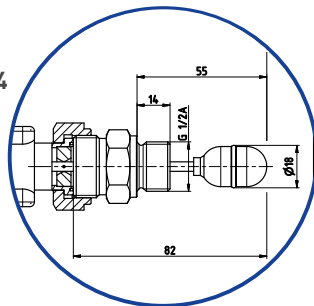

Alternative

VKS04