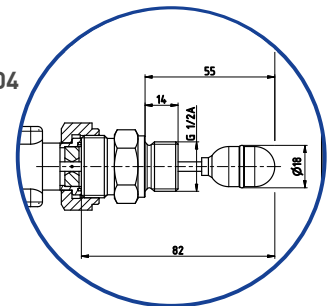

Technical data

Switching function	Contact → opens with falling level → closes with rising level reversing possible
Activation point, related to middle axis (water, 20 °C)	-4...0 mm
Hysteresis	Approx. 1...4 mm
Pressure rating	PN 10
Minimum medium density	0.78 kg / dm ³
Temperature ranges	
Medium	-10...100 °C
Ambient	
→ VKS	-25...80 °C
→ VK6	-25...70 °C

Options	
For type	See order code
VKS	→ Plug connector DIN EN 175301-803-A incl. cable socket with 2 LEDs for switching voltages 24 V...230 V AC / DC ±20 %, ambient temperature -20...70 °C → or 4-pin sensor plug M12 x 1

VKS00

Alternative

VKS04

VK600

Alternative

VK604

Materials in contact with fluid	
Body, Paddle	PPE+PS Noryl™ 30 % glass fibre reinforced / EPDM
Process connection	Stainless steel 1.4571
Bushings	PPE+PS Noryl™ 30 % glass fibre reinforced
Axis	Stainless steel 1.4571
Magnet	Hard ferrite
Float	PVDF, Stainless steel A4
Sealing	NBR

Order code				
Type				
VKS				
Plug connector incl. cable socket (standard)	VKS0		7	
Plug connector incl. cable socket with LED (option)	VKS0		9	
4-pin plug connector M12 x 1 (option)	VKS0		8	
VK6				
Connection cable (standard)	VK60		1	
Float, process connection				
Ball float PVDF, G $\frac{3}{4}$		0M0P1		PR33
Cylinder float PVDF, G $\frac{1}{2}$		4M0P1		PR23
Example order number	VKS0	0M0P1	7	PR33