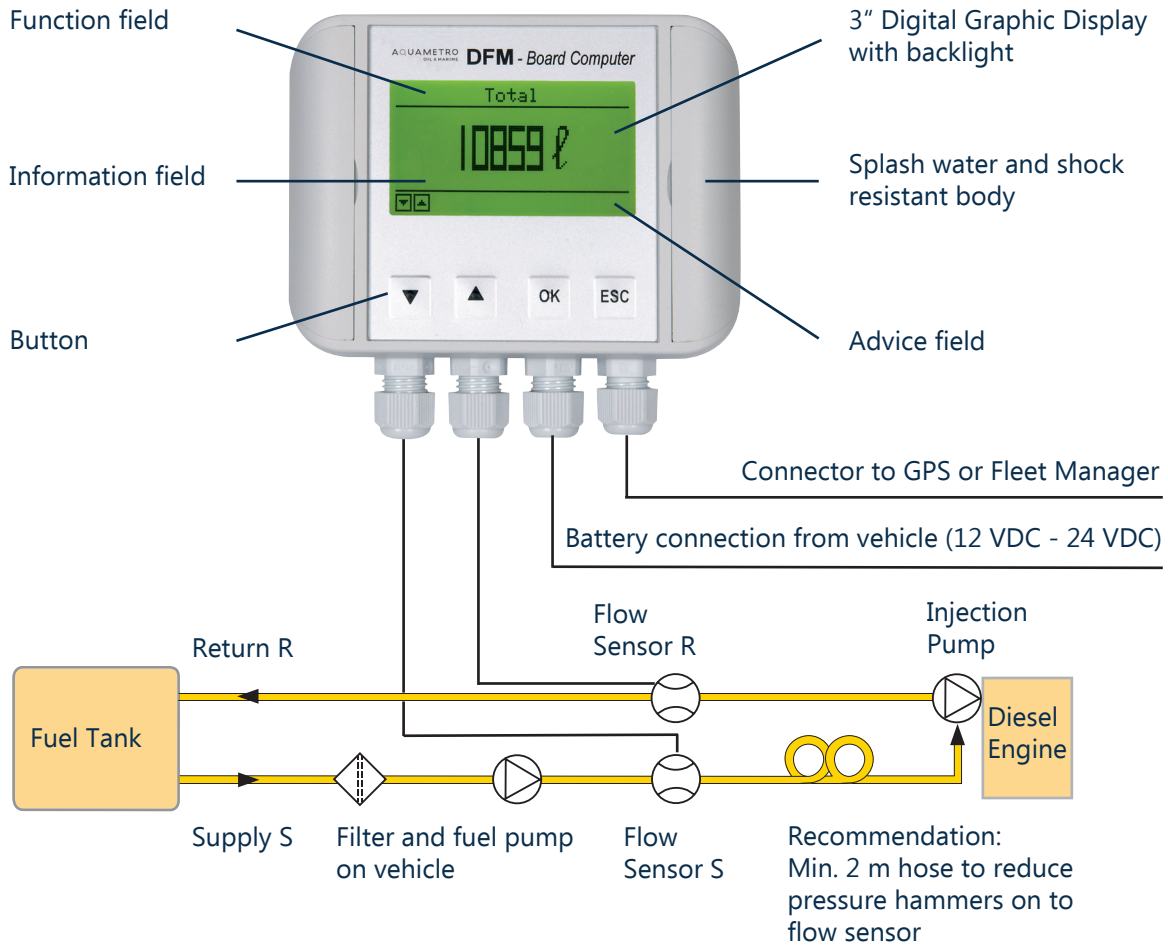

Application

An example about how you get full benefit out of the DFM-System.

Technical notes

The CONTOIL® DFM-BC must be connected direct to the battery to ensure a correct function according to the specifications.

	VDC	Pulse width min.	Current max.	Frequency max. (Hz)
Input 1	12 to 24	20 ms	15 mA	15
Input 2	12 to 24	20 ms	15 mA	15
Auxiliary out	12 to 24	20 ms	15 mA	15
Power supply	12 to 24			

Ordering information

For selection of the CONTOIL® DFM-BC as well as the most suitable single and double chamber flowmeters and the available installation material, please check the corresponding technical documentation for flow meters.